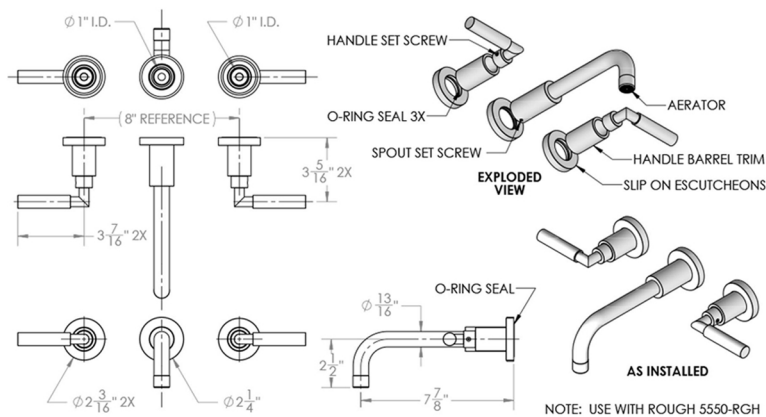

Contempo Wall Tub Filler Trim with Lever Handles

Model #: 8230-T-WT459-TR-

FEATURES:

- Wall Mounted Stationary Tub Spout
- All brass construction
- 1/4 turn ceramic valves
- Stationary wall mounted spout
- Requires rough kit 5550-RGH

SPECIFICATION DRAWING:

AVAILABLE HANDLES: